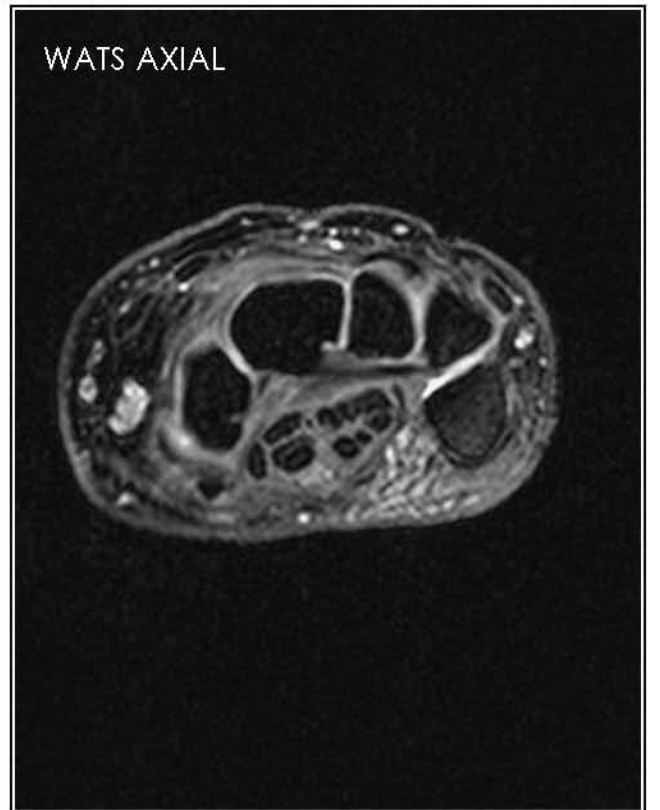

WATS SAGITTAL

T1 CORONAL

T1 AXIAL

WATS AXIAL

Images of volunteer from our west Green Bay site performed on Philips Panorama 1.0T High Field Open with dedicated wrist coil.