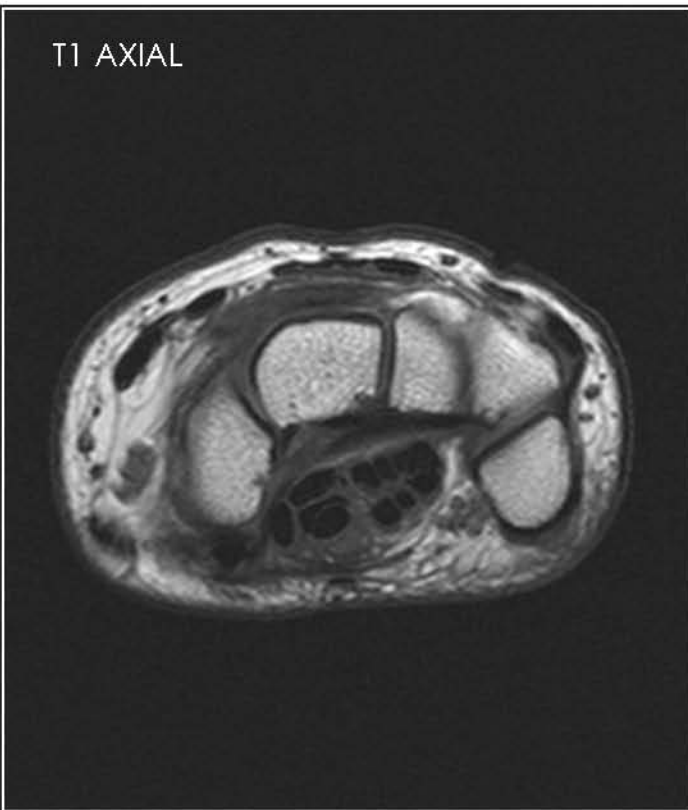

WATS SAGITTAL

T1 CORONAL

T1 AXIAL

WATS AXIAL

Images of volunteer from our west Green Bay site performed on Philips Panorama 1.0T High Field Open with dedicated wrist coil.